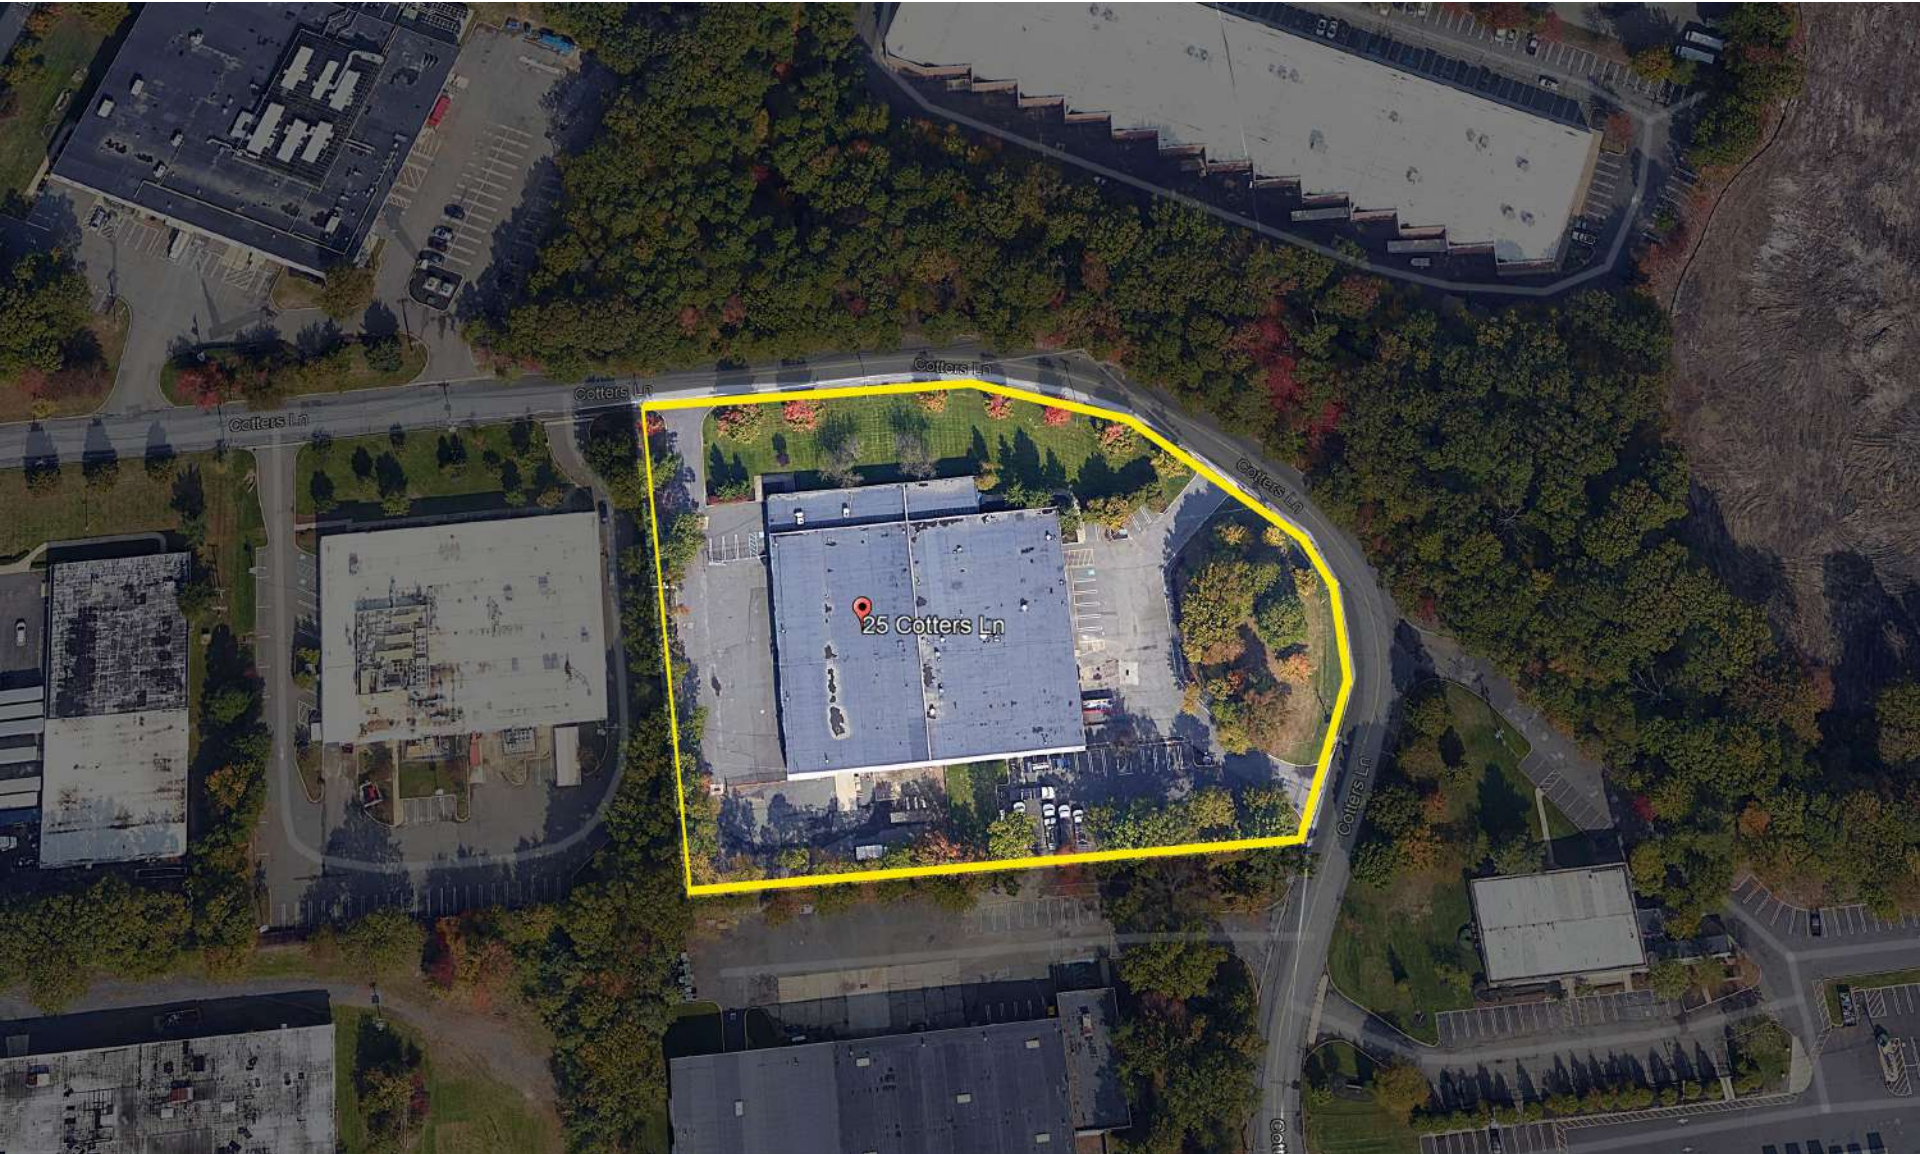

CLOSED

25 Cotters Lane, East Brunswick, NJ

**Bussel
Realty**

Metz
Industrial Team

16,715 SF INDUSTRIAL SPACE | 3.35 ACRES
SUBLEASE - VANMOOF USA