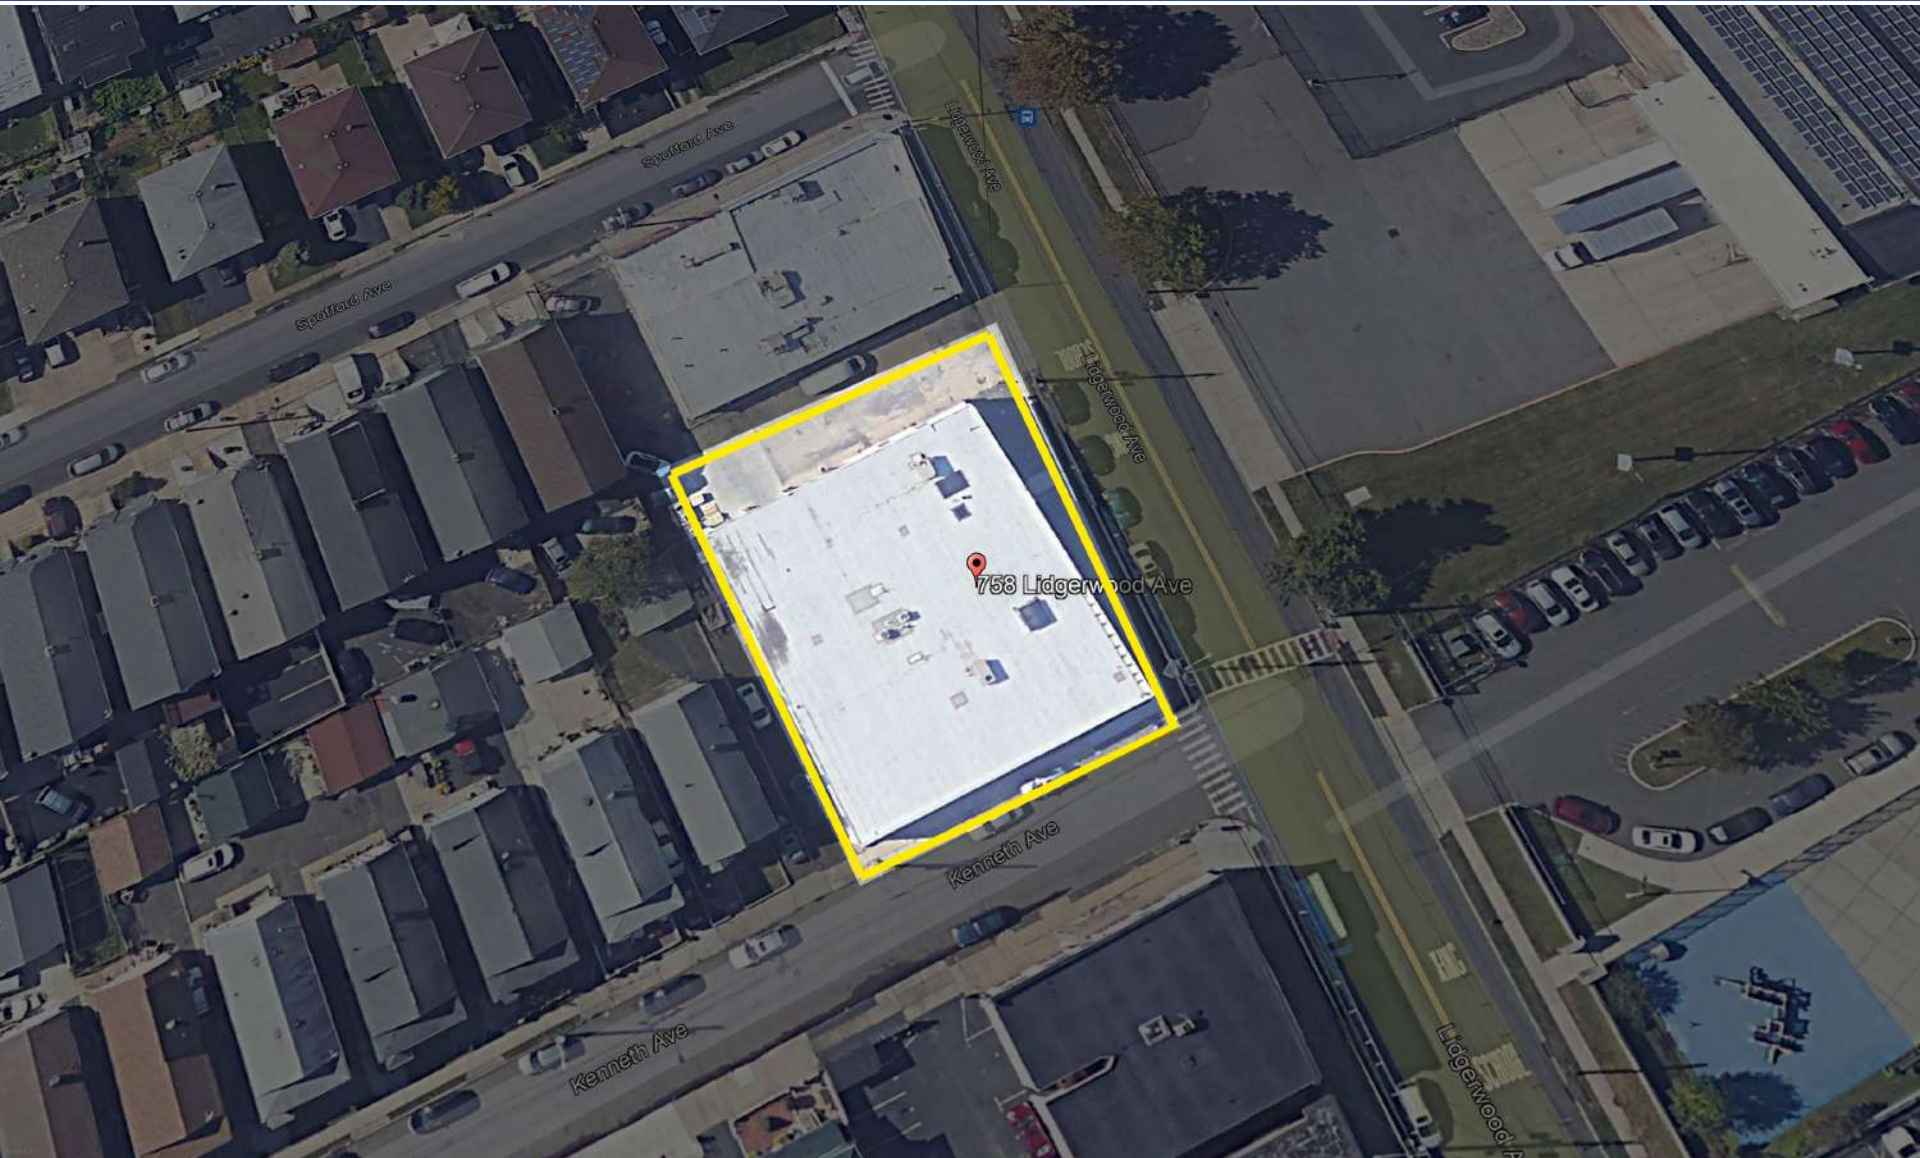

# CLOSED

758 Lidgerwood, Elizabeth, NJ

Metz  
Industrial Team

**9,950 SF INDUSTRIAL PROPERTY | 0.4 ACRES**  
**SALE \$2.2 MILLION**