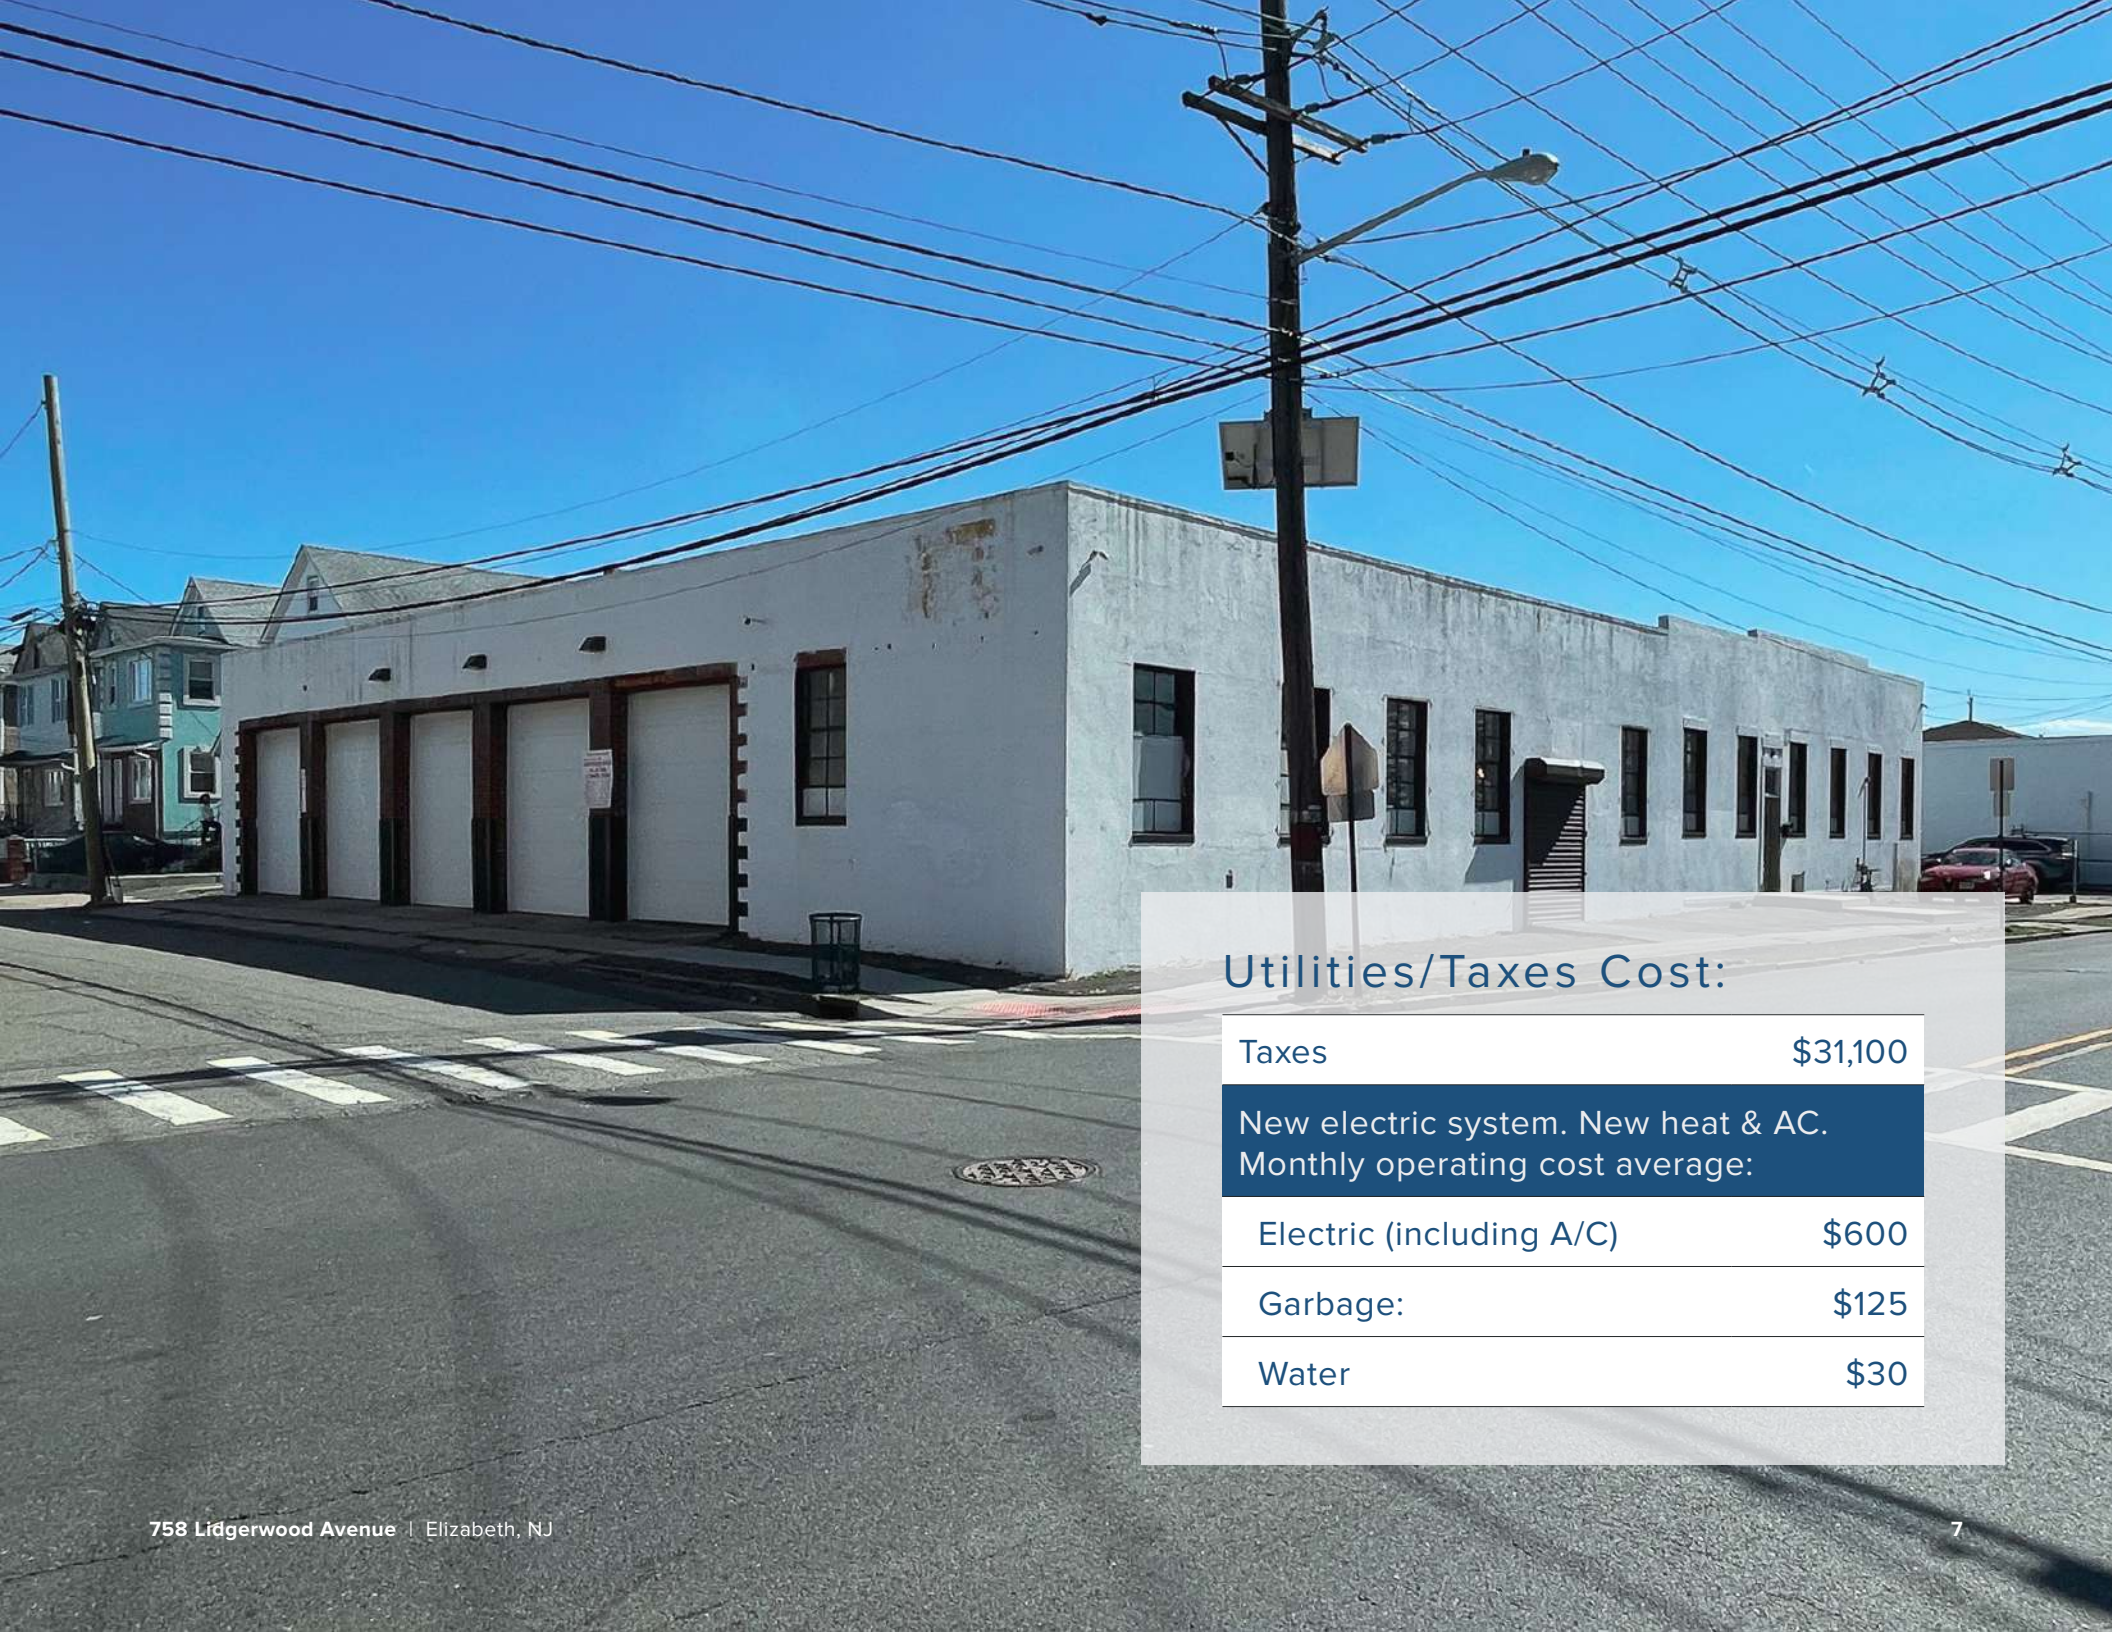

Utilities/Taxes Cost:

Taxes	\$31,100
New electric system. New heat & AC. Monthly operating cost average:	
Electric (including A/C)	\$600
Garbage:	\$125
Water	\$30

Near NJ Transit Rail Stations

1-2 Miles to Two Elizabeth NJ Transit Rail Stations with Direct Service to NY Penn Station