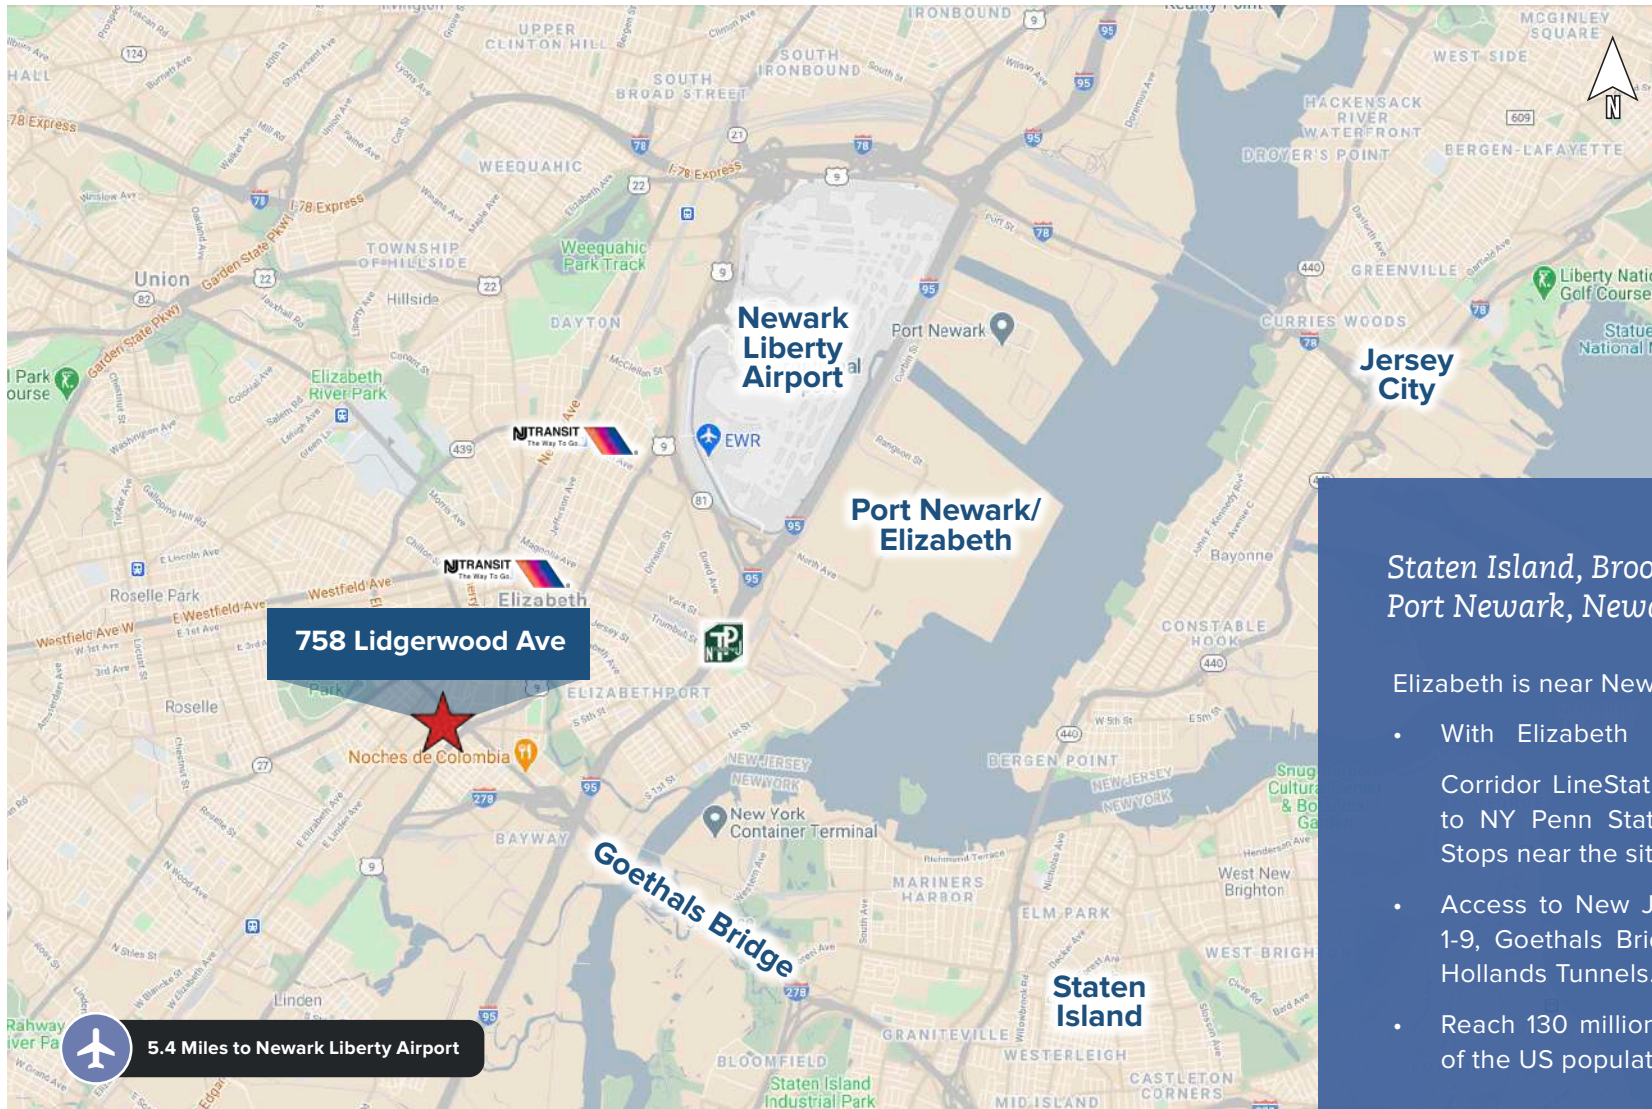

Investment Highlights

Near Route 1-9 & NJ Turnpike. 3 Miles to Newark Airport and Port Newark/Elizabeth. 1.5 Miles to Goethals Bridge to Staten Island.

9,950 SF Free Standing
Warehouse, Gated Yard &
20 Parking Spaces

At the Crossroads of...

Staten Island, Brooklyn, Manhattan, Port Newark, Newark Liberty Airport,

Elizabeth is near New York Metro markets:

- With Elizabeth NJ Transit Northeast Corridor Line Station with direct service to NY Penn Station & NJ Transit Bus Stops near the site.
- Access to New Jersey Turnpike, Route 1-9, Goethals Bridge, I-78, Lincoln and Hollands Tunnels.
- Reach 130 million people – 33 percent of the US population - in 24 hours.

NJ Transit Northeast Corridor Line

1-2 Miles to 2 Elizabeth NJ Transit Stations | 3 or 4 Stops to NY Penn Station

NJ Transit Bus Stop

A Service of the
Union County Board of
County Commissioners
UNION COUNTY *We're Connected to You!*