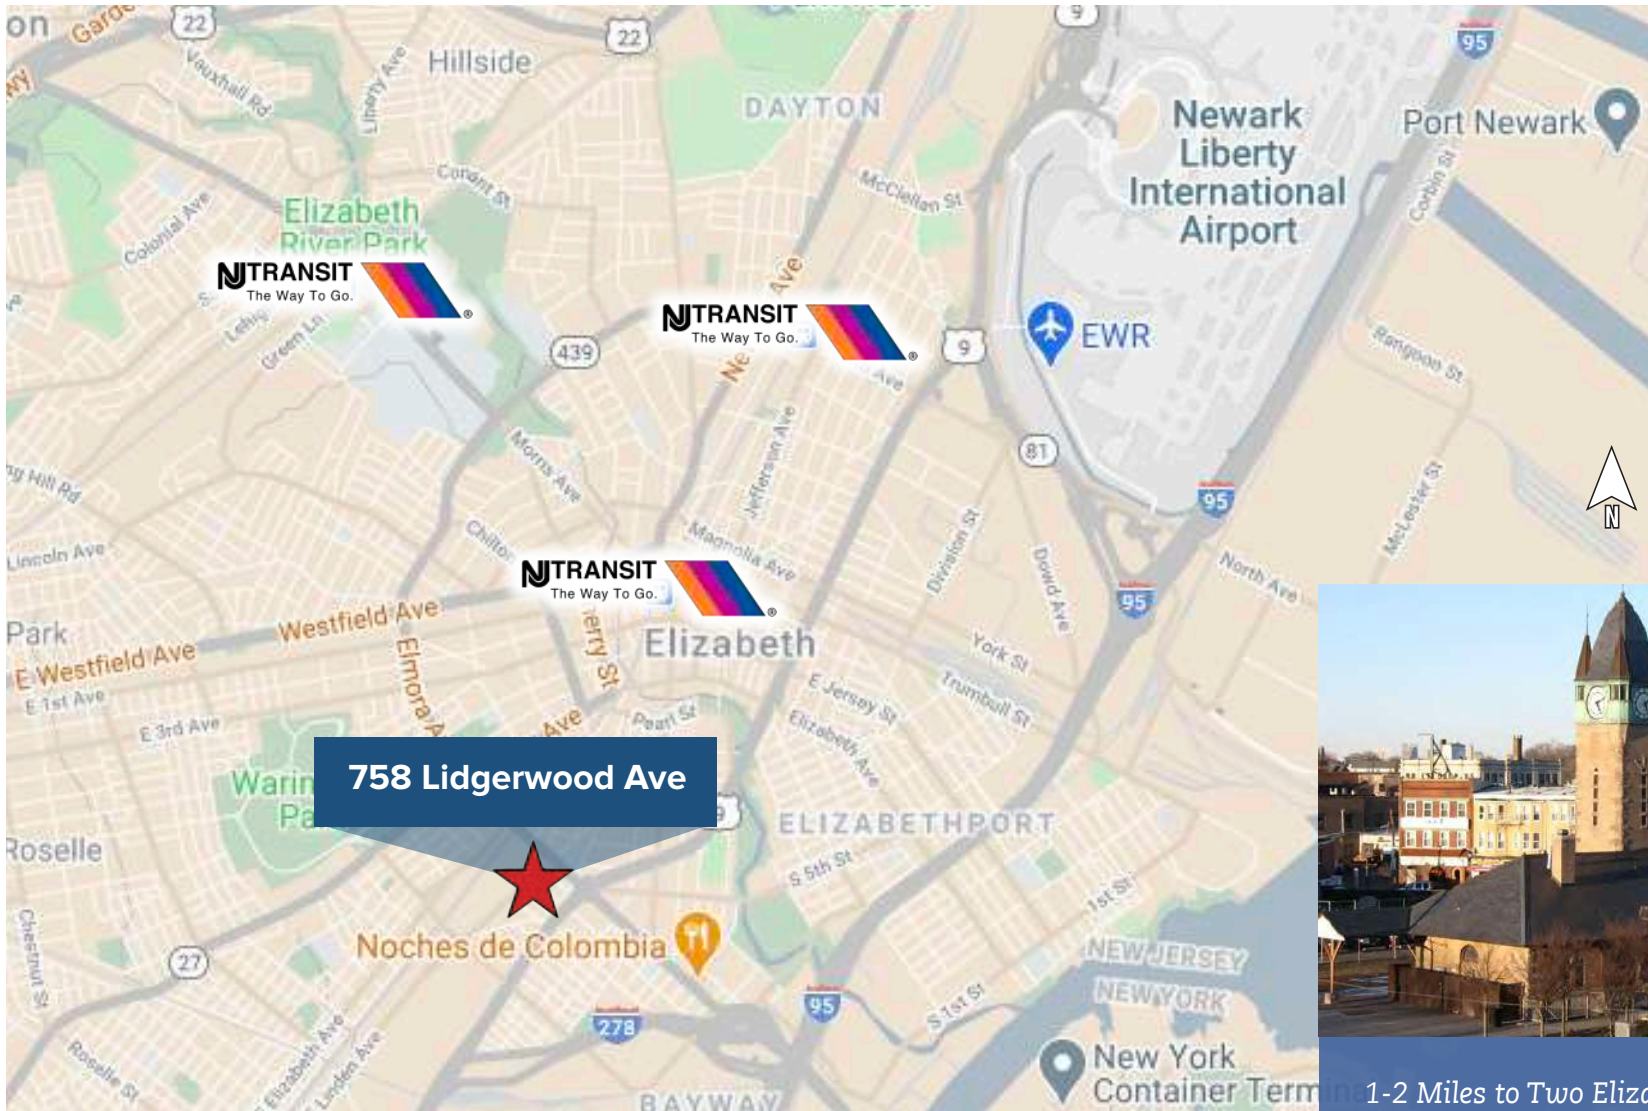

Near NJ Transit Rail Stations

1-2 Miles to Two Elizabeth NJ Transit Rail Stations with Direct Service to NY Penn Station