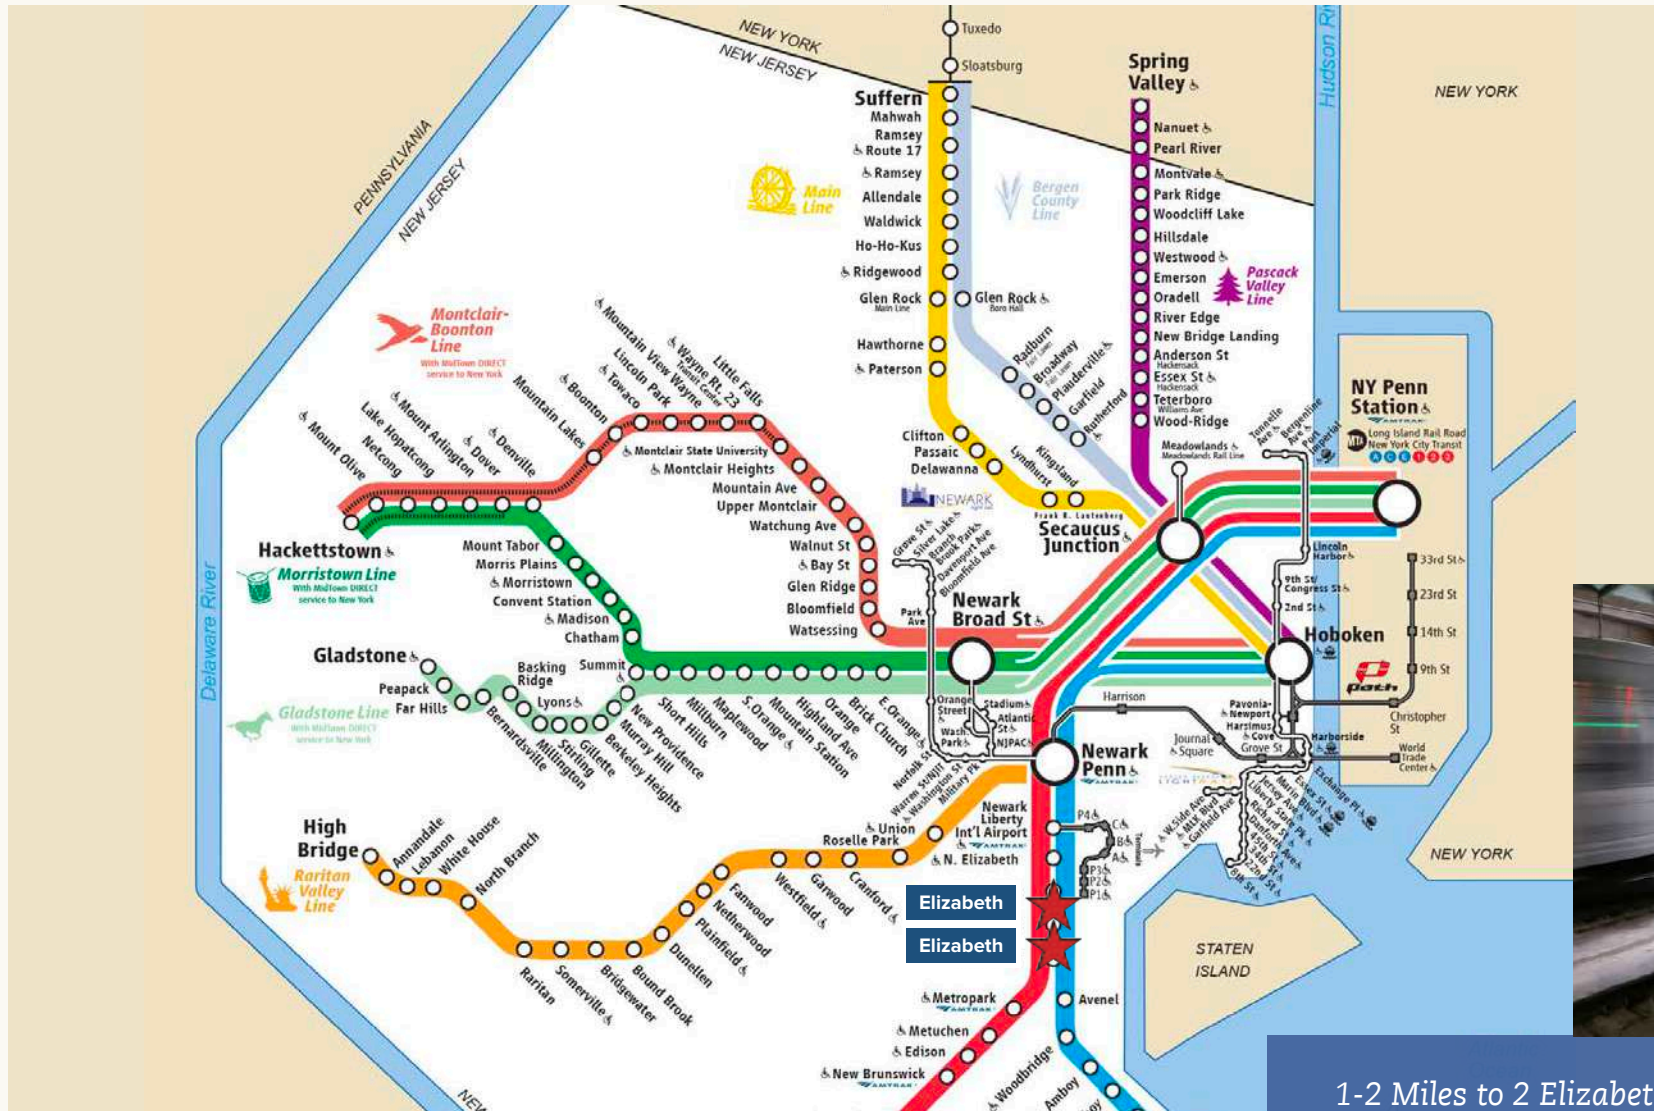

Investment Highlights

Near Route 1-9 & NJ Turnpike. 3 Miles to Newark Airport and Port Newark/Elizabeth. 1.5 Miles to Goethals Bridge to Staten Island.

9,950 SF Free Standing
Warehouse, Gated Yard &
20 Parking Spaces

At the Crossroads of...

Staten Island, Brooklyn, Manhattan, Port Newark, Newark Liberty Airport,

Elizabeth is near New York Metro markets:

- With Elizabeth NJ Transit Northeast Corridor Line Station with direct service to NY Penn Station & NJ Transit Bus Stops near the site.
- Access to New Jersey Turnpike, Route 1-9, Goethals Bridge, I-78, Lincoln and Hollands Tunnels.
- Reach 130 million people – 33 percent of the US population - in 24 hours.

NJ Transit Northeast Corridor Line

1-2 Miles to 2 Elizabeth NJ Transit Stations | 3 or 4 Stops to NY Penn Station

NJ Transit Bus Stop

A Service of the
Union County Board of
County Commissioners
UNION COUNTY *We're Connected to You!*