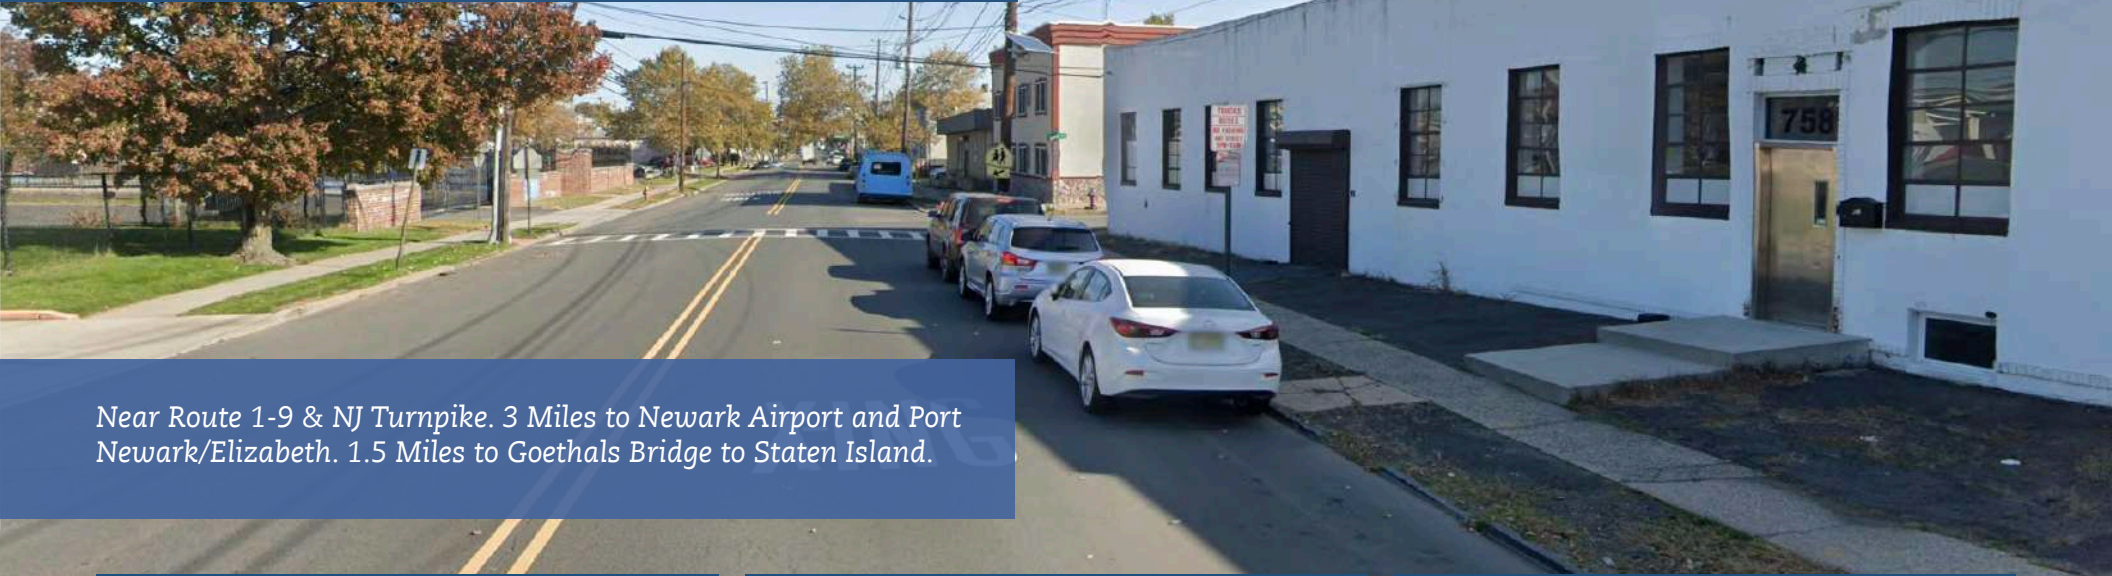

Sales Associate

908.410.7152

ekoons@bussel.com

Modern Design
Offices/Showroom/
Outlet Spaces with
Large Warehouse

Click here to view video tour:

Metz
Industrial Team

This document has been prepared by Bussel Realty Corp. based on public information and information provided by owner of 758 Lidgerwood Avenue. Bussel Realty Corp. makes no guarantees, representations or warranties of any kind, expressed or implied, regarding the information including, but not limited to, warranties of content, accuracy and reliability. Any interested party should undertake their own inquiries as to the accuracy of the information. Bussel Realty Corp. excludes unequivocally all inferred or implied terms, conditions and warranties arising out of this document and excludes all liability for loss and damages arising there from. This publication is the copyrighted property of Bussel Realty Corp. and/or its licensor(s). © 2021. All rights reserved.

Investment Highlights

Near Route 1-9 & NJ Turnpike. 3 Miles to Newark Airport and Port Newark/Elizabeth. 1.5 Miles to Goethals Bridge to Staten Island.

9,950 SF Free Standing
Warehouse, Gated Yard &
20 Parking Spaces